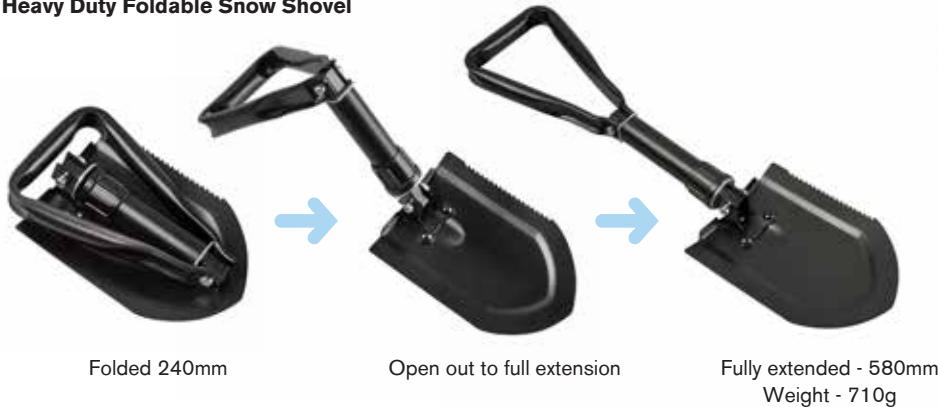

RWK2

CAR WINTER RESCUE KIT

Be Prepared. Get back home safely. Don't be stuck in the cold.

Contents:

Heavy Duty Foldable Snow Shovel

High Visibility Vest - EN20471

Foil Blanket

9 LED Torch

600D Polyester Carry Case

Features

- Heavy Duty Foldable Snow Shovel**
 Unfolds to a very strong tool to get you out of trouble
 Clear snow to get you moving
 Compact and tough
 Folded: 240mm
 Fully Extended: 580mm
 Weight: 710gm
- High Visibility Vest**
 Compliant with EN20471
 Be seen. Essential for road safety
- Foil Blanket**
 Keeps you warm and dry if you get stranded
- 9 LED Torch**
 See and be seen
 Includes 3 x AAA batteries
- 600D Polyester Carry Case**
 Small and compact
 Easily fits conveniently into the boot of a car