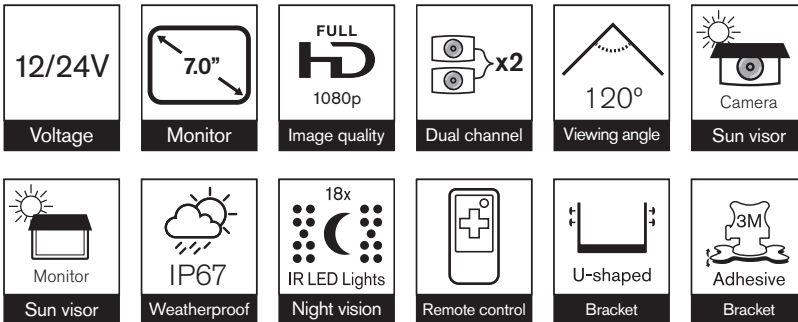

TRADE PRO

7" REVERSING CAMERA SYSTEM

Safeguard your journey

Designed with the professional in mind, the Ring RCS700N features an improved 7" digital monitor and a durable IP67-rated AHD Camera with CMOS lens. This allows for 1080p resolution for the clearest vision when reversing. It has 2 channels so allows you to link up with a second camera for extra angles or a cabin view. It also features a 120° field of view and a fully adjustable camera bracket for optimum viewing. The monitor comes with a choice of a mountable U-bracket or a 3M adhesive mount for extra convenience. Ideal for trucks, vans, commercial vehicles, caravans and motorhomes.

- **Compact 7" Digital Monitor and AHD Camera with sunshade**
1080p resolution and clear vision whilst reversing
- **2 Channel System**
Allows link to a second camera for extra safety or a cabin view
- **Field of View**
H:100°, V: 50°, D: 120°
- **IP67 rated**
Durable, dust and waterproof
- **Features IR Lights**
Improved night vision
- **Comes with choice of adjustable U-bracket or 3M adhesive, remote control and built-in speaker**
Easy to install and convenient to use
- **Spare camera, 10M & 20M extension cables available separately**

Specifications

Product Code	RCS700N	RCSC1N AHD 720p Camera	RCSE10N 10M Extension Cable	RCSE20N 20M Extension Cable
Voltage	12V / 24V	-	-	-
Product Dimensions (mm) H x W x D	406 x 250 x 85mm	130 x 80 x 75mm	120 x 120 x 45mm	170 x 170 x 60mm
Product Weight	1.57 Kg	0.25Kg	0.28Kg	0.58Kg
Case Quantity	5 x 1	50 x 1	68 x 1	36 x 1
Barcode	5055175251813	5055175251820	5055175251837	5055175251844