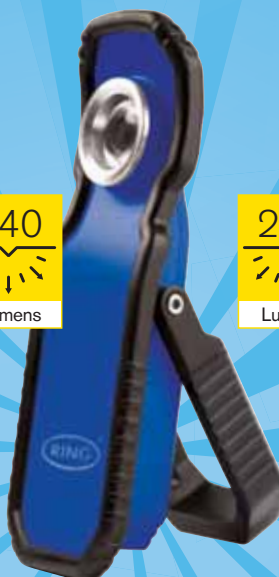

WHEN YOU BUY 20 UNITS

**20
FOR
20**

250
Lumens

**RIL3600HP MAGflex Twist LED
Inspection Lamp**

**ONLY £20.00
EACH**

WHEN YOU BUY 20 UNITS

MULTI BUY DEAL

240
Lumens